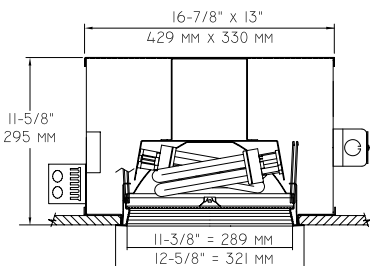

RR81299
3-57W
(≅ 175W MH)