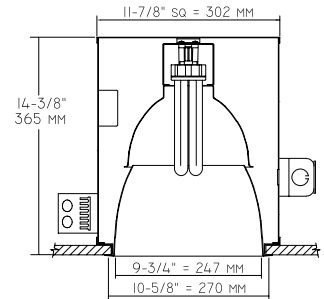

Recessed Regressed Lens Horizontal

RR81275
2-57W
(≅ 100W MH)

Recessed Open Horizontal

RR80982
70W
(≅ 70W MH)

Recessed Open Vertical

RR81083
70W
(≅ 70W MH)

RR81298
2-70W
(≅ 150W MH)

RR81191
2-70W
(≅ 150W MH)