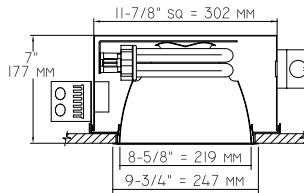

Recessed Regressed Lens Horizontal

RR81275
2-57W
(≅ 100W MH)

Recessed Open Horizontal

RR80982
70W
(≅ 70W MH)

Recessed Open Vertical

RR81083
70W
(≅ 70W MH)

RR81298
2-70W
(≅ 150W MH)

RR81191
2-70W
(≅ 150W MH)