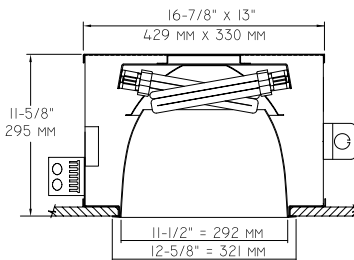

Recessed Regressed Lens Horizontal

RR81275
2-57W
(≅ 100W MH)

Recessed Open Horizontal

RR80982
70W
(≅ 70W MH)

Recessed Open Vertical

RR81083
70W
(≅ 70W MH)

RR81298
2-70W
(≅ 150W MH)

RR81191
2-70W
(≅ 150W MH)