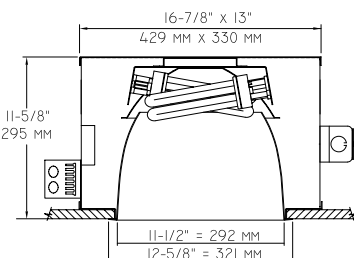

RR81197
3-57W
(≅ 175W MH)

THE KIRLIN COMPANY

3401 East Jefferson Avenue • Detroit, MI 48207-4232

313-259-6400 • FAX 313-259-3121 • info@kirlinlighting.com • www.kirlinlighting.com