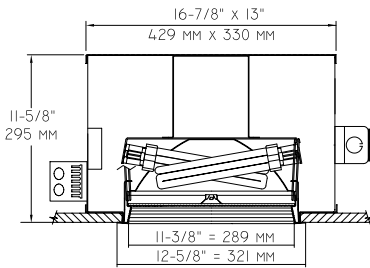

Recessed Regressed Lens Horizontal

RR81275
2-57W
(≅ 100W MH)

Recessed Open Horizontal

RR80982
70W
(≅ 70W MH)

Recessed Open Vertical

RR81083
70W
(≅ 70W MH)

RR81298
2-70W
(≅ 150W MH)

RR81191
2-70W
(≅ 150W MH)