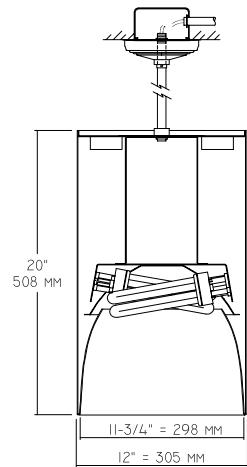

Pendant Open

PR81279
3-57W
(≅ 175W MH)