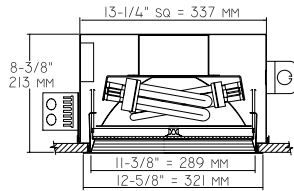

Recessed Regressed Lens Horizontal

RR81275
2-57W
(≅ 100W MH)

Recessed Open Horizontal

RR80982
70W
(≅ 70W MH)

Recessed Open Vertical

RR81083
70W
(≅ 70W MH)

RR81298
2-70W
(≅ 150W MH)

RR81191
2-70W
(≅ 150W MH)